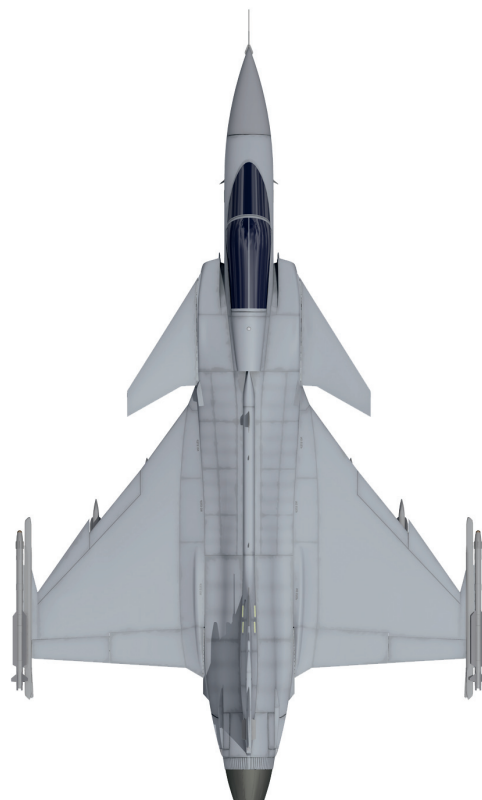

GRIPEN DIMENSIONS

SINGLE-SEATER

Dimensions

Span (incl. launchers)	8.4 m
Length (excl. pitot tube)	14.1 m
Height overall	4.5 m
Wheel track	2.4 m
Wheel base	5.2 m

Weights

Empty weight	6.8 tonnes
Internal fuel	>2.0 tonnes
Total load capacity	5.3 tonnes
Max take-off weight	14.0 tonnes